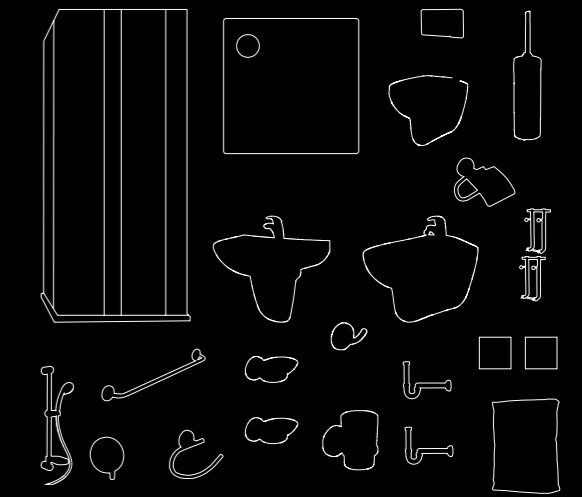

03

BASE

BASE A TERRA
mod. BIANCO / NERO

FLOOR STANDING BASE
mod. WHITE / BLACK

04

BASE

BASE SOSPESO
mod. BLU / AZZURRO

WALL HUNG BASE
mod. BLUE / LIGHT BLUE